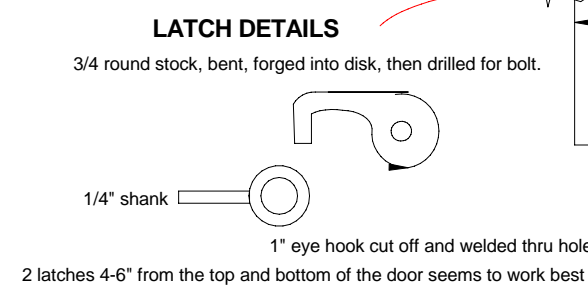

CAJA CHINA - ROASTER - GRILL

Runners are 2" angle iron
Uprights are 1" angle iron
Sides, bottom and back are 16 or 18 gage steel

TRAYS