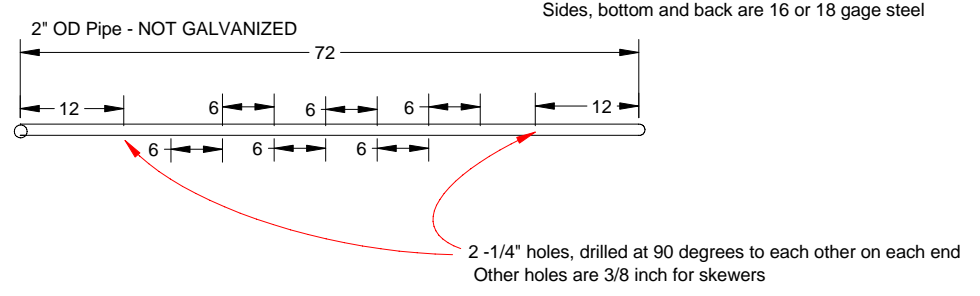

CAJA CHINA - ROASTER - GRILL

Runners are 2" angle iron
Uprights are 1" angle iron
Sides, bottom and back are 16 or 18 gage steel

TRAYS