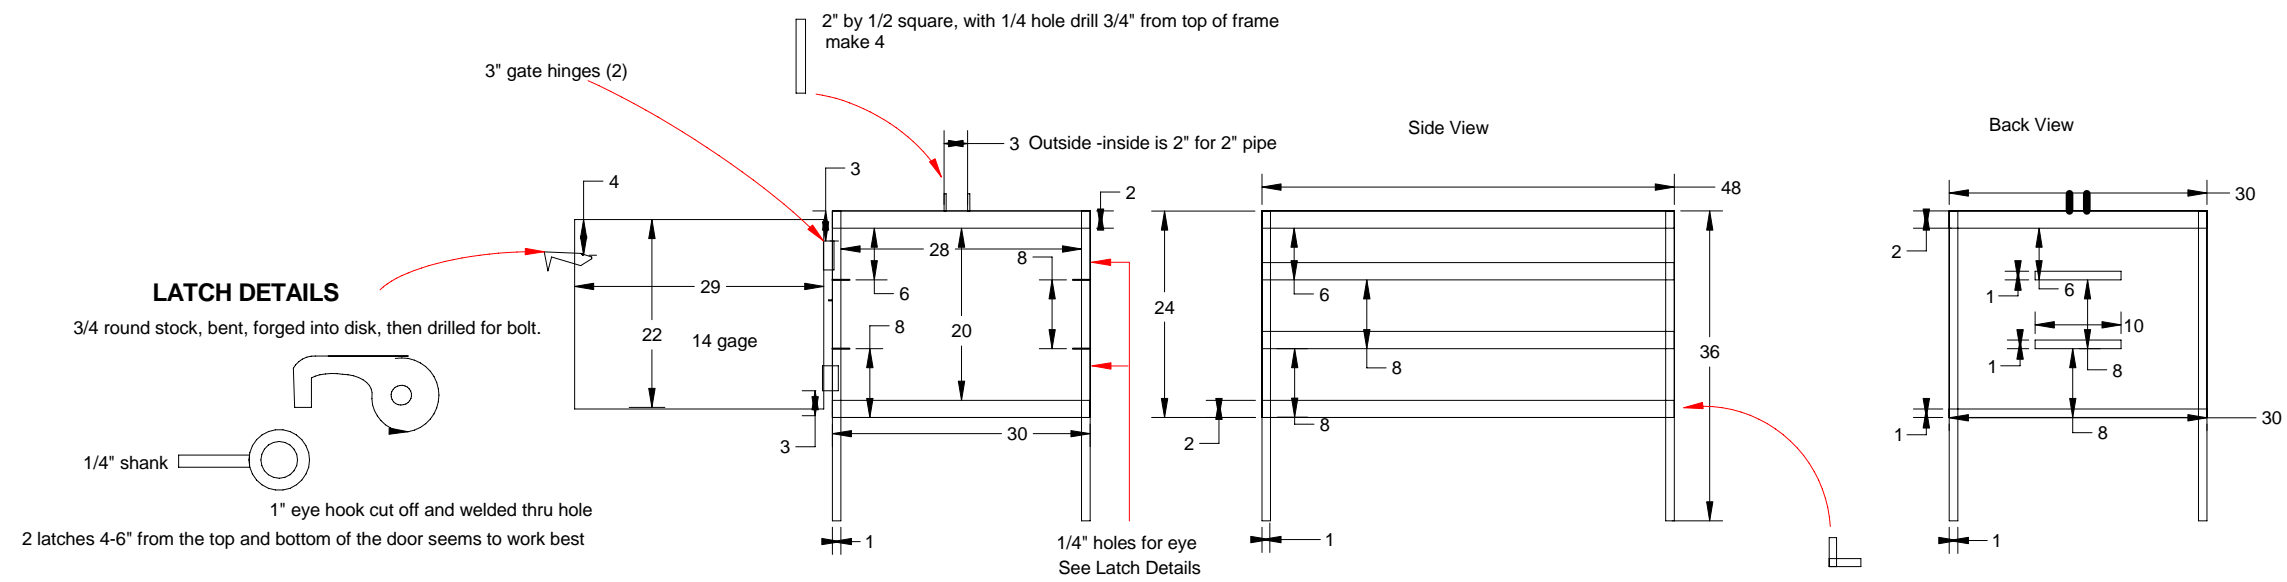

CAJA CHINA - ROASTER - GRILL

Runners are 2" angle iron
Uprights are 1" angle iron
Sides, bottom and back are 16 or 18 gage steel

TRAYS